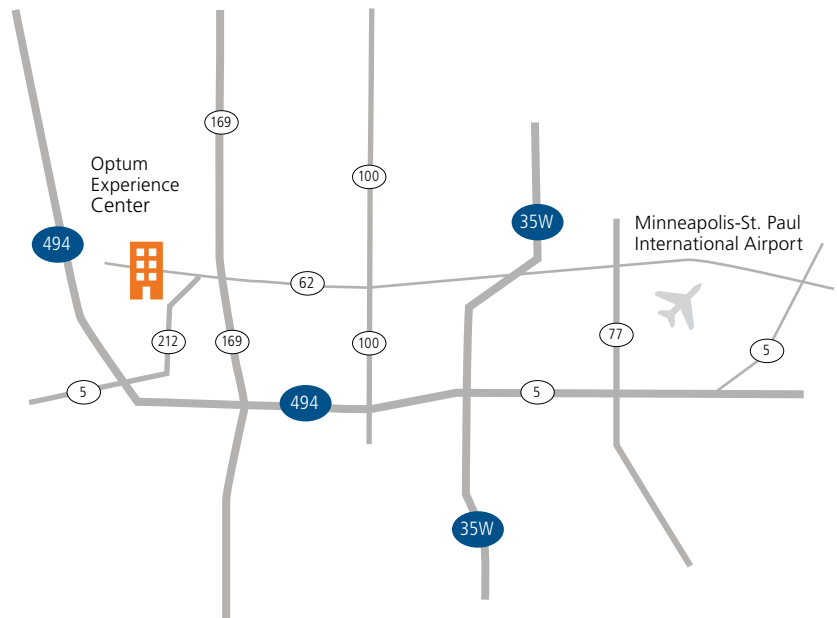

Driving Directions to Optum Headquarters and the Optum Experience Center

11000 Optum Circle | Eden Prairie, MN 55344

MINNEAPOLIS/ST. PAUL AIRPORT

- > Exit airport to signs for MN 5 W toward I-494/Bloomington
- > Merge onto I-494 W/MN-5 W
- > Merge onto 169 N
- > Merge onto 62 West
- > Take exit onto Shady Oak Rd/Cty Hwy 61
- > Turn left onto Shady Oak Rd/Cty Hwy 61
- > Turn right onto City West Pkwy
- > Enter roundabout
- > Turn right onto Optum Circle
- > Follow signage to Building 1 Guest Parking

DOWNTOWN MINNEAPOLIS

- > Take 35W South to 62 West
- > Take exit onto Shady Oak Rd/Cty Hwy 61
- > Turn left onto Shady Oak Rd/Cty Hwy 61
- > Turn right onto City West Pkwy
- > Enter roundabout
- > Turn right onto Optum Circle
- > Follow signage to Building 1 Guest Parking

DOWNTOWN ST PAUL

- > Start on 35E S
- > Merge onto 494W/MN-5 W
- > Merge onto 169 N
- > Merge onto 62 West
- > Take exit onto Shady Oak Rd/Cty Hwy 61
- > Turn left onto Shady Oak Rd/Cty Hwy 61
- > Turn right onto City West Pkwy
- > Enter roundabout
- > Turn right onto Optum Circle
- > Follow signage to Building 1 Guest Parking